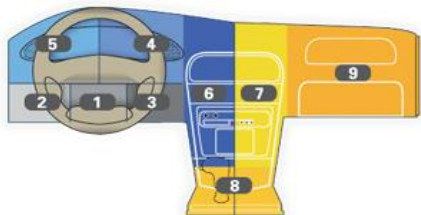

OBD port location = 1 underneath the steering wheel, center | 2 underneath the steering wheel, left | 3 underneath the steering wheel, right | 4 dashboard, right of steering wheel | 5 sashboard, left of steering wheel | 6 center console, left | 7 center console, right | 8 underneath the handrest / gear shift area | 9 inside glove box